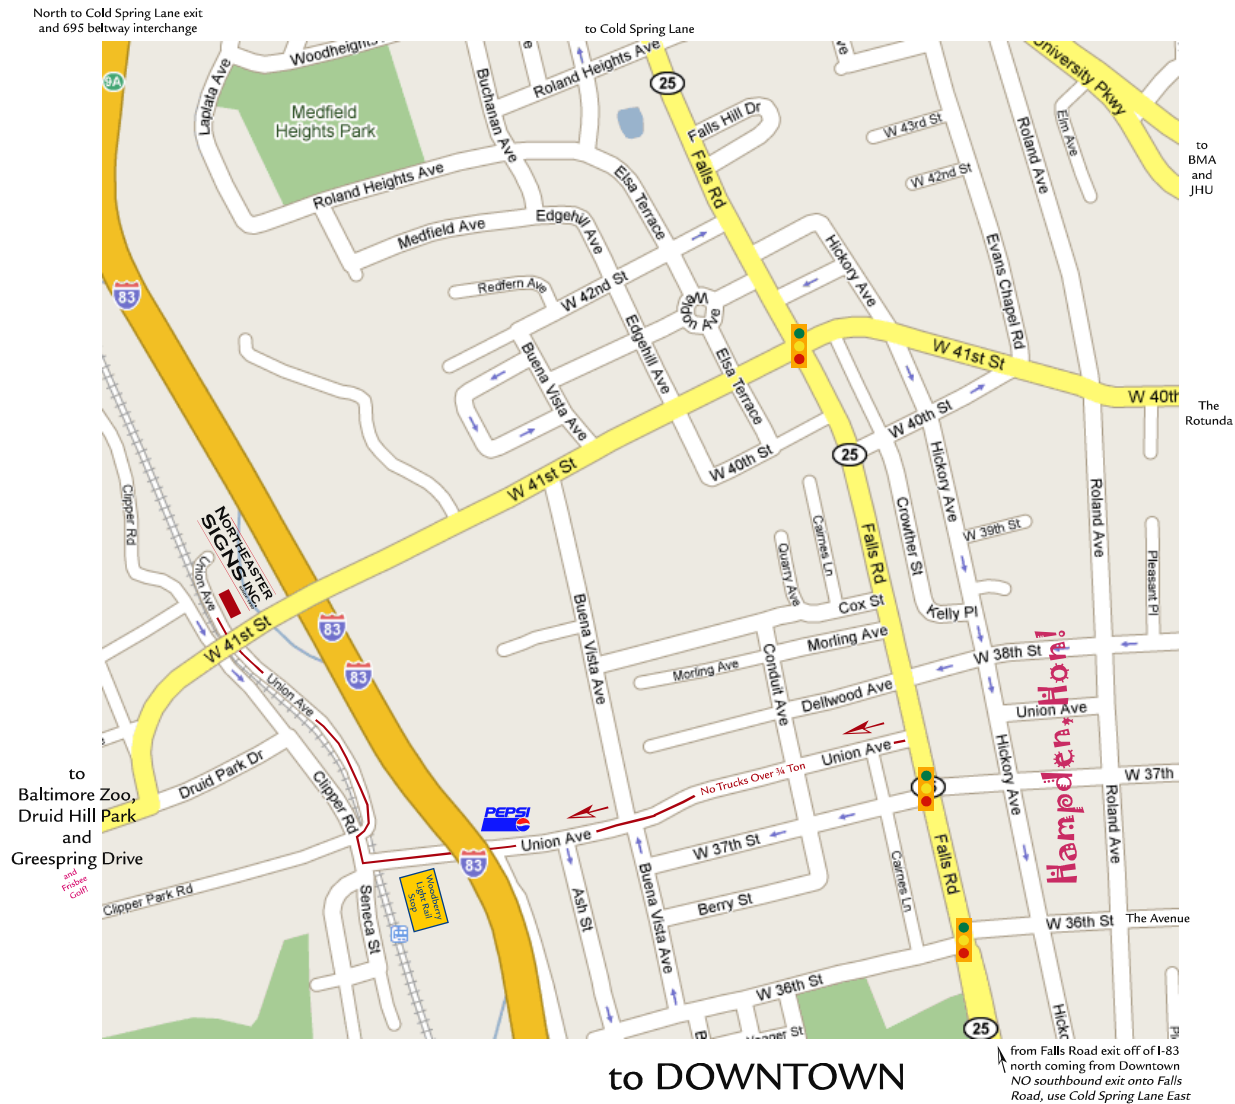

NORTHEASTER SIGNS, INC.

1790 Union Avenue Baltimore, MD 21211

We are in the Clipper Mill Industrial Park.
 From Falls Road, turn west onto Union Avenue.
 Go under the JFX, cross the Light Rail tracks,
 two short immediate right turns over the tracks
 again to enter the industrial park.
 (No Vehicles over ¾ ton on Union Avenue off of Falls Road.)